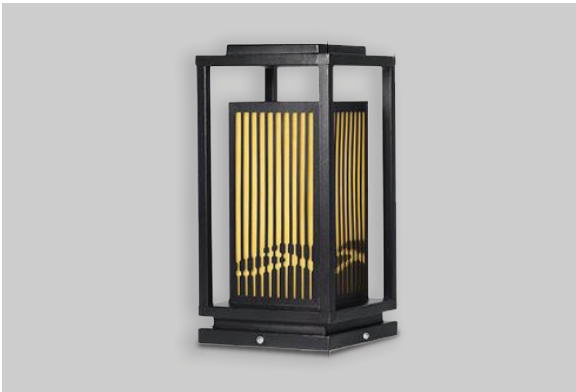

# GARDEN LIGHT

Garden Light | ZERN-BDC

## ZERON

NEW LIGHT NEW LIFE

### Garden Light ZERN-TTG-15W

3.000K    4.000K    5.000K    6.000K

Model : ZERN-SLR-5W

Dimension ( mm )

Application

Application

- \* Easy maintenance
- Modular LED for easy replacement
- Opening and closing possible of LED module part and power supply part
- Customizable beam angle
- Temperature max 50°